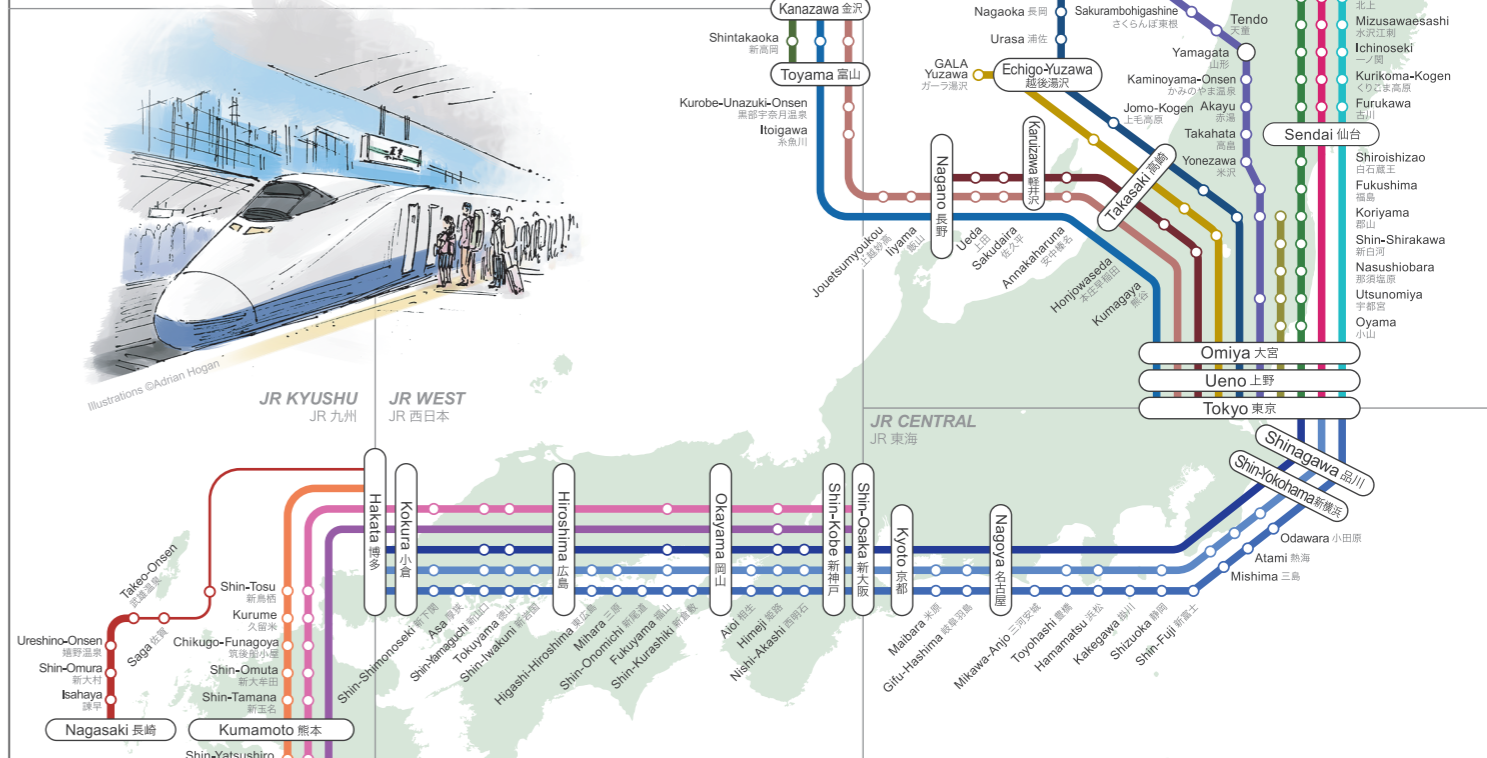

Japan Travel by NAVITIME

Get around like a local.

Search by entering station numbers

Tap and select from railway map

For more detailed routes, download the app and you will never get lost.

Type in your preferred point of departure and your destination, and the app will show you the most efficient way to get there.

- Train route map
- Station lists
- Japan Rail Pass / Tokyo Subway Ticket prioritized routes

Japan Travel

Purchase "tourist pass" and prioritized routes.

Create and share itineraries.

You can search for routes that uses the tourist passes, saving you time and money!

You can purchase your pass using the link provided in the route results.

Create and save itineraries, share them, and learn from other people's itineraries.

Shinkansen RAILWAY MAP

- NOTICE:**
- Stops vary depending on the train. Please check the timetable for details.
 - Special trains are not represented on this map.
 - Train stops, fares, and train types are subject to change without notice. Please check for details on the operators' websites.
 - The train fare list shows the price of tickets with reserved seats.
 - GALA Yuzawa station (Joetsu Shinkansen) operates during winter only.