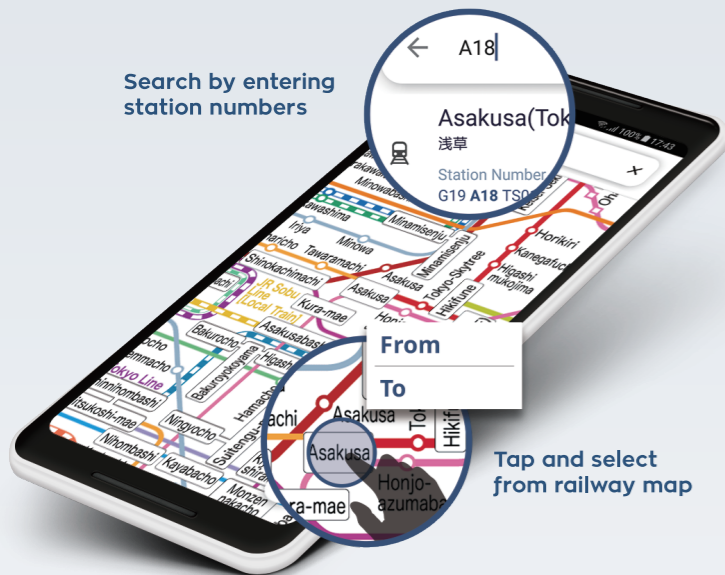

Japan Travel by NAVITIME

Get around like a local.

Search by entering station numbers

Tap and select from railway map

For more detailed routes, download the app and you will never get lost.

Type in your preferred point of departure and your destination, and the app will show you the most efficient way to get there.

- Train route map
- Station lists
- Japan Rail Pass / Tokyo Subway Ticket prioritized routes

Japan Travel

Purchase "tourist pass" and prioritized routes.

Create and share itineraries.

You can search for routes that uses the tourist passes, saving you time and money!

You can purchase your pass using the link provided in the route results.

Create and save itineraries, share them, and learn from other people's itineraries.

Shinkansen RAILWAY MAP

- NOTICE:**
- Stops vary depending on the train. Please check the timetable for details.
 - Special trains are not represented on this map.
 - Train stops, fares, and train types are subject to change without notice. Please check for details on the operators' websites.
 - The train fare list shows the price of tickets with reserved seats.
 - GALA Yuzawa station (Joetsu Shinkansen) operates during winter only.